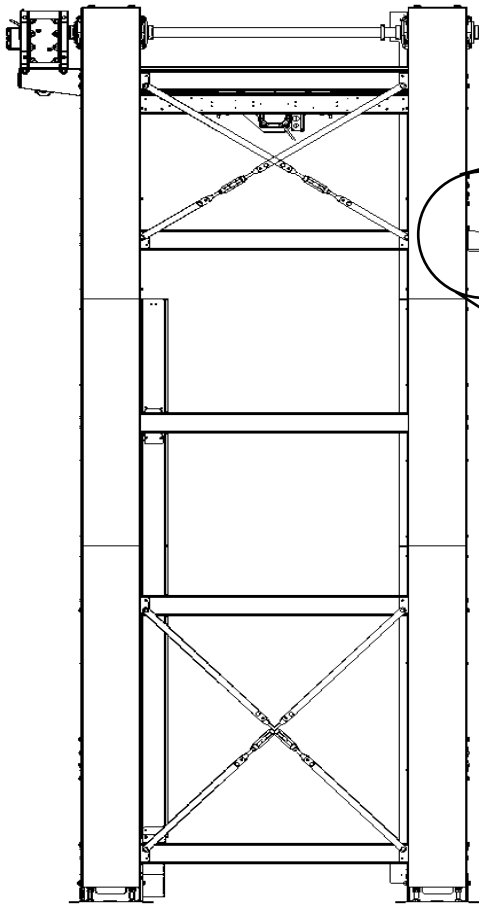

- Content :
- 2 x AE0030702 - Mounting mezzanine Prmk9/mk10
 - 4 x 1000194 - Hex head bolt M10 x25
 - 4 x 1000147 - Plain washer M10
 - 4 x 1000172 - Spring lock washer M10
 - 4 x 1000125 - Hex nut M10