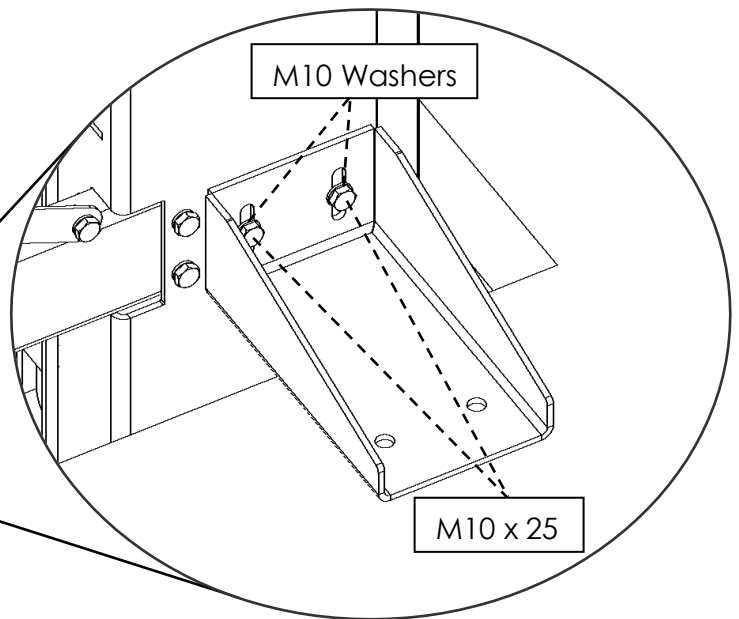

- Content :
- 2 x AE0030702 - Mounting mezzanine Prmk9/mk10
 - 4 x 1000194 - Hex head bolt M10 x25
 - 4 x 1000147 - Plain washer M10
 - 4 x 1000172 - Spring lock washer M10
 - 4 x 1000125 - Hex nut M10