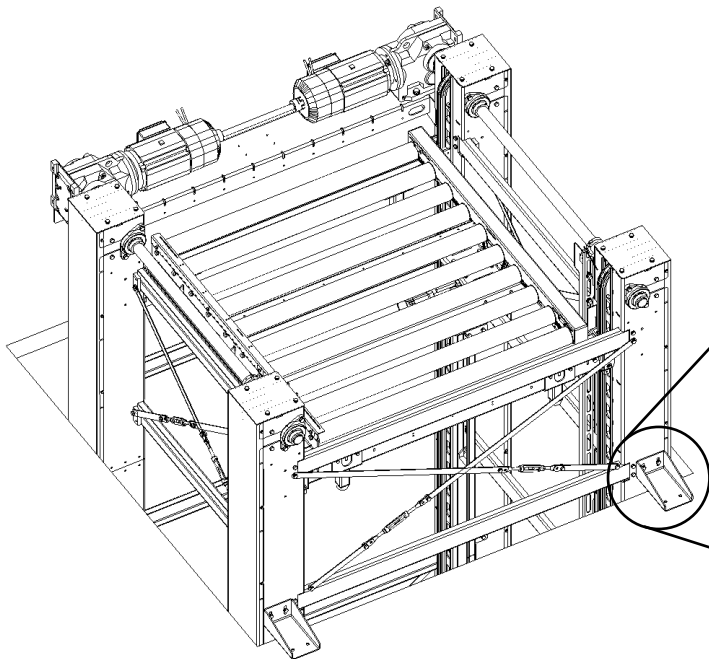

- Content :
- 2 x AE0030702 - Mounting mezzanine Prmk9/mk10
 - 4 x 1000194 - Hex head bolt M10 x25
 - 4 x 1000147 - Plain washer M10
 - 4 x 1000172 - Spring lock washer M10
 - 4 x 1000125 - Hex nut M10