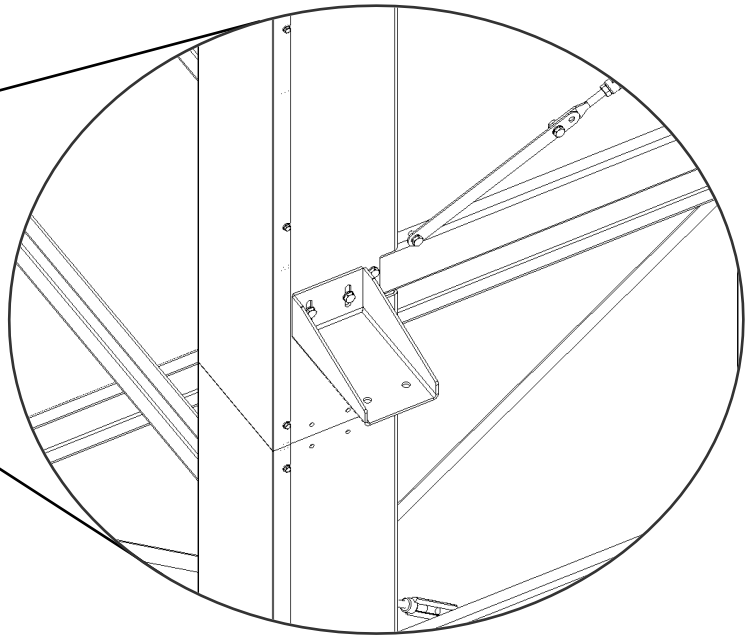

- Content :
- 2 x AE0030702 - Mounting mezzanine Prmk9/mk10
 - 4 x 1000194 - Hex head bolt M10 x25
 - 4 x 1000147 - Plain washer M10
 - 4 x 1000172 - Spring lock washer M10
 - 4 x 1000125 - Hex nut M10