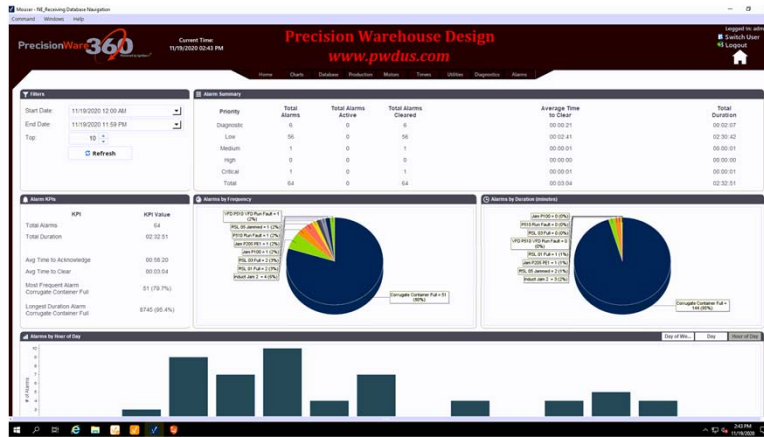

Linux

OS X

iOS

Android

SOFTWARE PrecisionWare360

972-704-2120

Sales@pwdus.com

Warehouse Control System

Sample Screens

Overall Sortation System Monitoring

Maintenance Diagnostics

Alarm Journal and Reporting

I/O and Connectivity Monitoring

Barcode Reading

SOFTWARE
PrecisionWare360

Warehouse Control System