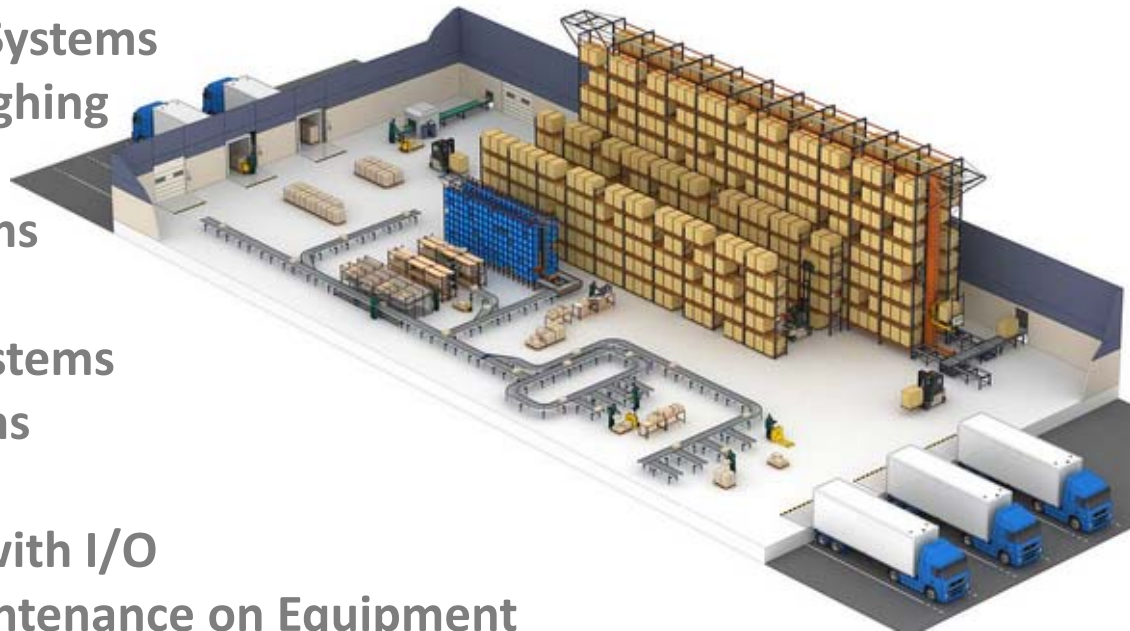

SOFTWARE

PrecisionWare360

Warehouse Control System

What Do You Want To Monitor and Control?

- Conveyor & Sortation
- Tote Routing
- Print & Apply Systems
- In Motion Weighing
- Carousels
- Scanner Systems
- Vision Systems
- Put to Light Systems
- Robotic Systems
- AGV Systems
- Any Machine with I/O
- Predictive Maintenance on Equipment
- Any IIoT Equipment
- And Much Much More !!