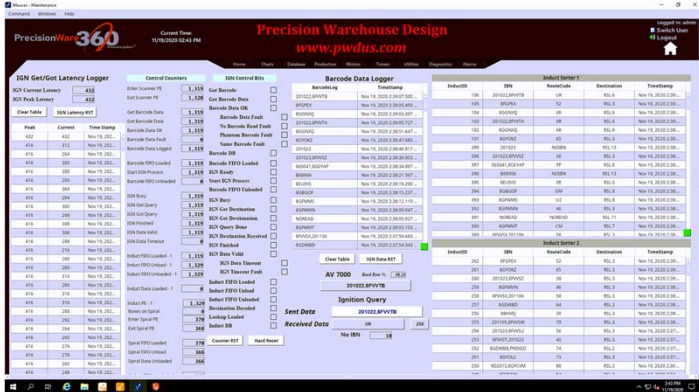

Sample Screens

Overall Sortation System Monitoring

Maintenance Diagnostics

Alarm Journal and Reporting

I/O and Connectivity Monitoring

Barcode Reading

SOFTWARE
PrecisionWare360

Warehouse Control System