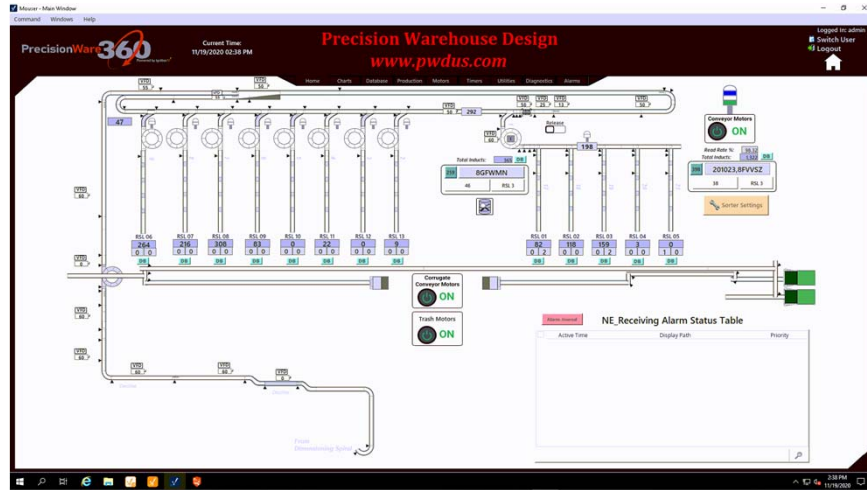

Linux

OS X

iOS

Android

SOFTWARE PrecisionWare360

972-704-2120

Sales@pwdus.com

Warehouse Control System

Sample Screens

Overall Sortation System Monitoring

Maintenance Diagnostics

Alarm Journal and Reporting

I/O and Connectivity Monitoring

Barcode Reading

SOFTWARE
PrecisionWare360

Warehouse Control System