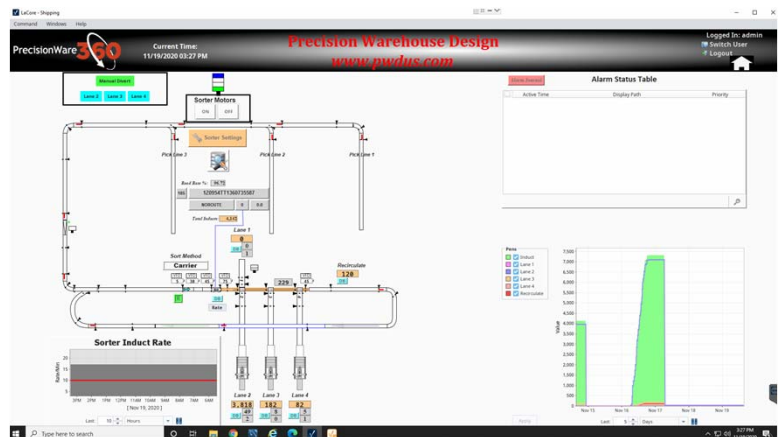

Sample Screens

Overall Sortation System Monitoring

Maintenance Diagnostics

Alarm Journal and Reporting

I/O and Connectivity Monitoring

Barcode Reading

SOFTWARE
PrecisionWare360

Warehouse Control System