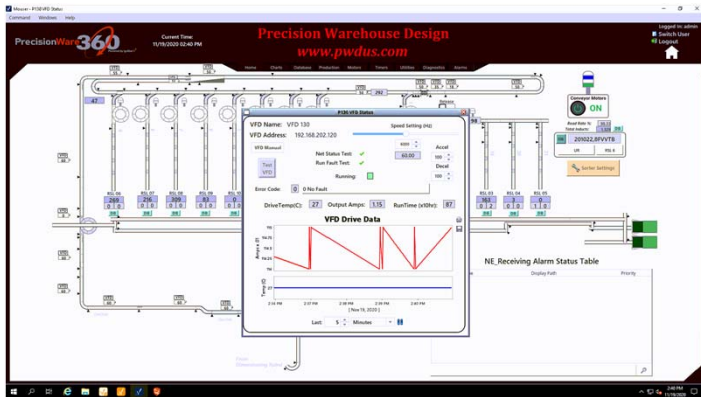

Linux

OS X

iOS

Android

SOFTWARE PrecisionWare360

972-704-2120

Sales@pwdus.com

Warehouse Control System

Sample Screens

Overall Sortation System Monitoring

Maintenance Diagnostics

Alarm Journal and Reporting

I/O and Connectivity Monitoring

Barcode Reading

SOFTWARE
PrecisionWare360

Warehouse Control System