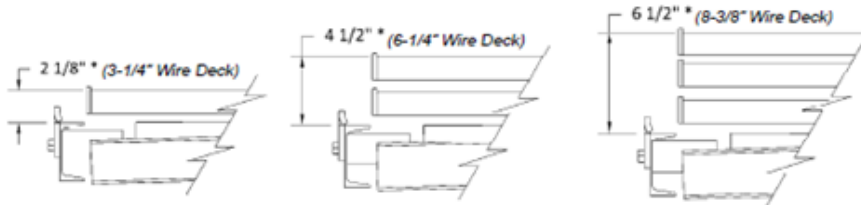

PUSHBACK: SERIES 1 (2, 3 & 4 DEEP)

- ALL STORAGE POSITIONS ARE LEVEL WITH FULL SUPPORT FOR PALLETS
- WELDED BED FRAMES – Bed frames are dropped 1"
- NO SPRINGS REQUIRED
- STANDARD SIZES RANGE FROM 36" to 48" WIDE, 40" to 60" DEEP
- MAX WEIGHT 3,000 POUNDS (40" W X 48" D PALLET) , 2,000 POUNDS (48" W X 60" D PALLET)

PBL2-L1 2 Deep level – Full support - picture frame – 2-1/8" HIGH
 PBL3-L1 3 Deep level – Full support - picture frame 4-1/2" HIGH
 PBL4-L1 4 Deep level – Full support - picture frame 6-1/2" HIGH

PBL2-L1-3S 2 Deep level – Full support - 3 strut – front to back – 2-1/8" HIGH
 PBL3-L1-3S 3 Deep level – Full support - 3 strut – front to back 4-1/2" HIGH
 PBL4-L1-3S 4 Deep level – Full support - 3 strut – front to back 6-1/2" HIGH

PBL2-L1-BG 2 Deep level – Full support – Bar Grating – 2-1/8" HIGH
 PBL3-L1-BG 3 Deep level – Full support – Bar Grating 4-1/2" HIGH
 PBL3-L4-BG 4 Deep level – Full support – Bar Grating 6-1/2" HIGH

PBL2-L1-WD 2 Deep level – Full support – Wire Deck – 3-1/4" HIGH*
 PBL3-L1-WD 3 Deep level – Full support – Wire Deck 6-1/4" HIGH*
 PBL4-L1-WD 4 Deep level – Full support – Wire Deck 8-3/8" HIGH*