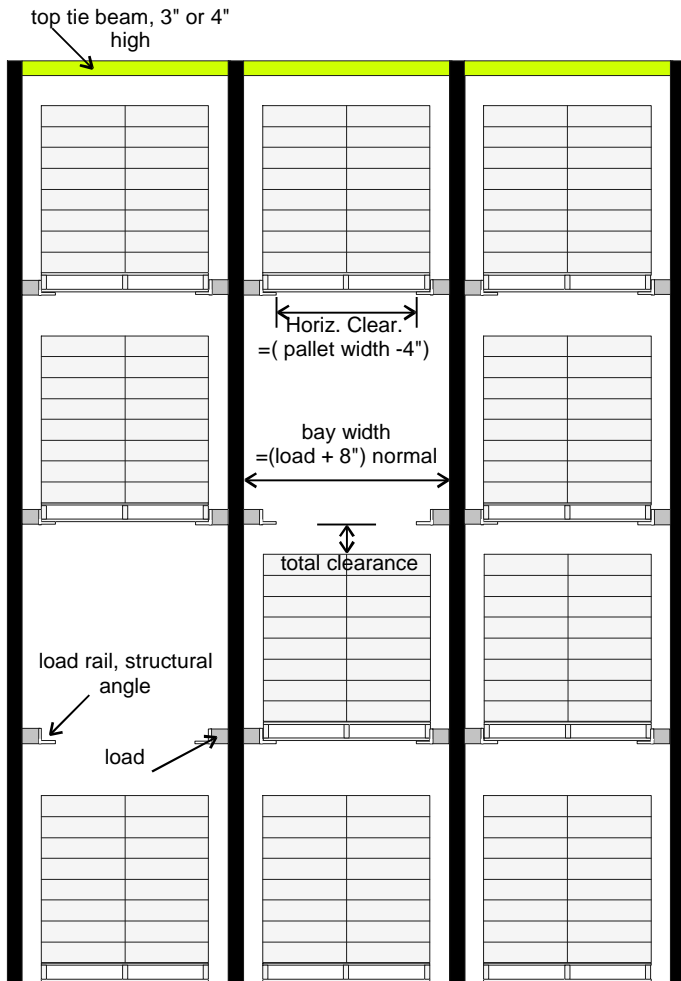

# Pallet Rack Selection Chart

Drive-in

Front View (from aisle)  
4 high (1+3) shown

Side View ( from end of rack row )

# Pallet Rack Selection Chart

# Drive-Through

Front View (from aisle)

Side View ( from end of rack row )

**STEEL KING**