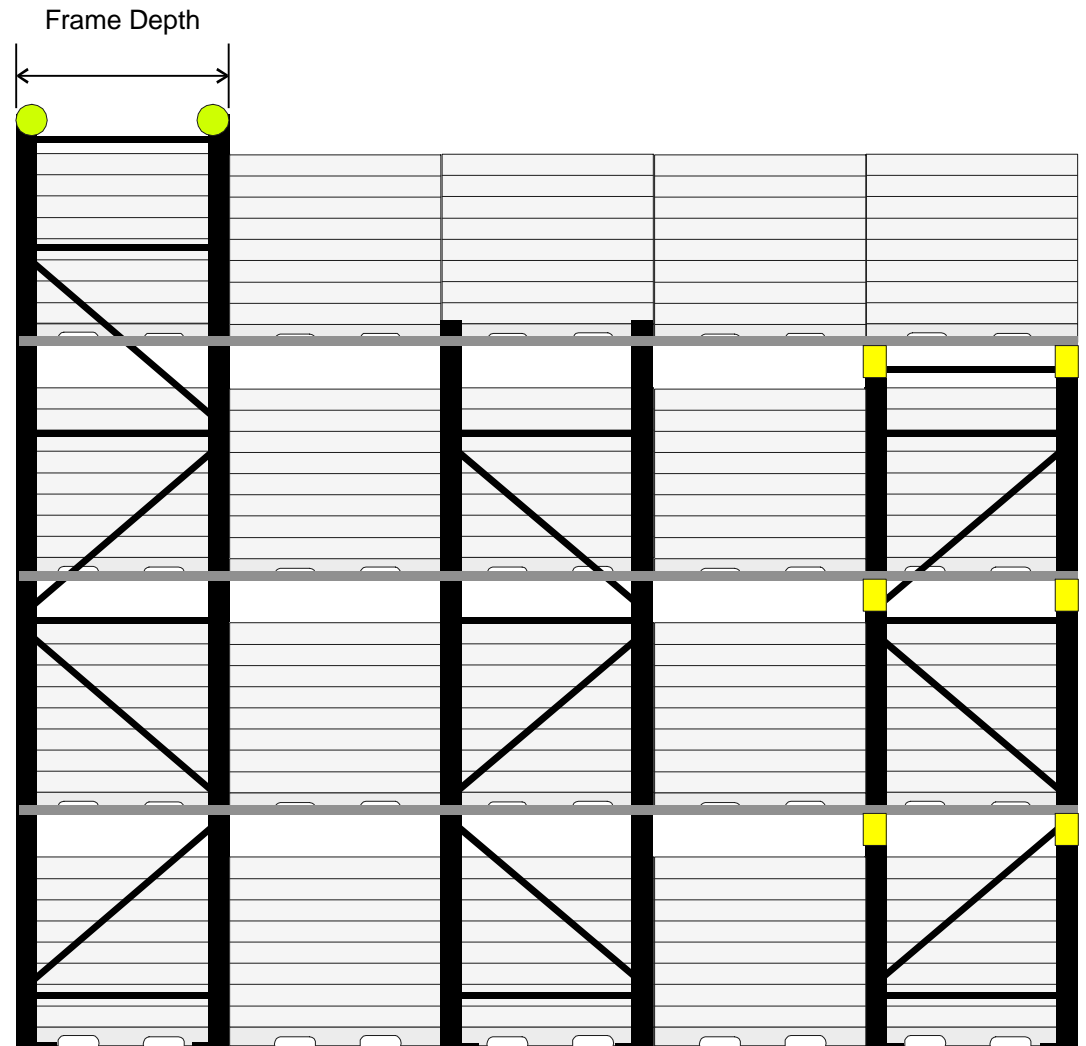

# Pallet Rack Selection Chart

Drive-in

Front View (from aisle)  
4 high (1+3) shown

Side View ( from end of rack row )

# Pallet Rack Selection Chart

# Drive-Through

Front View (from aisle)

Side View ( from end of rack row )

**STEEL KING**