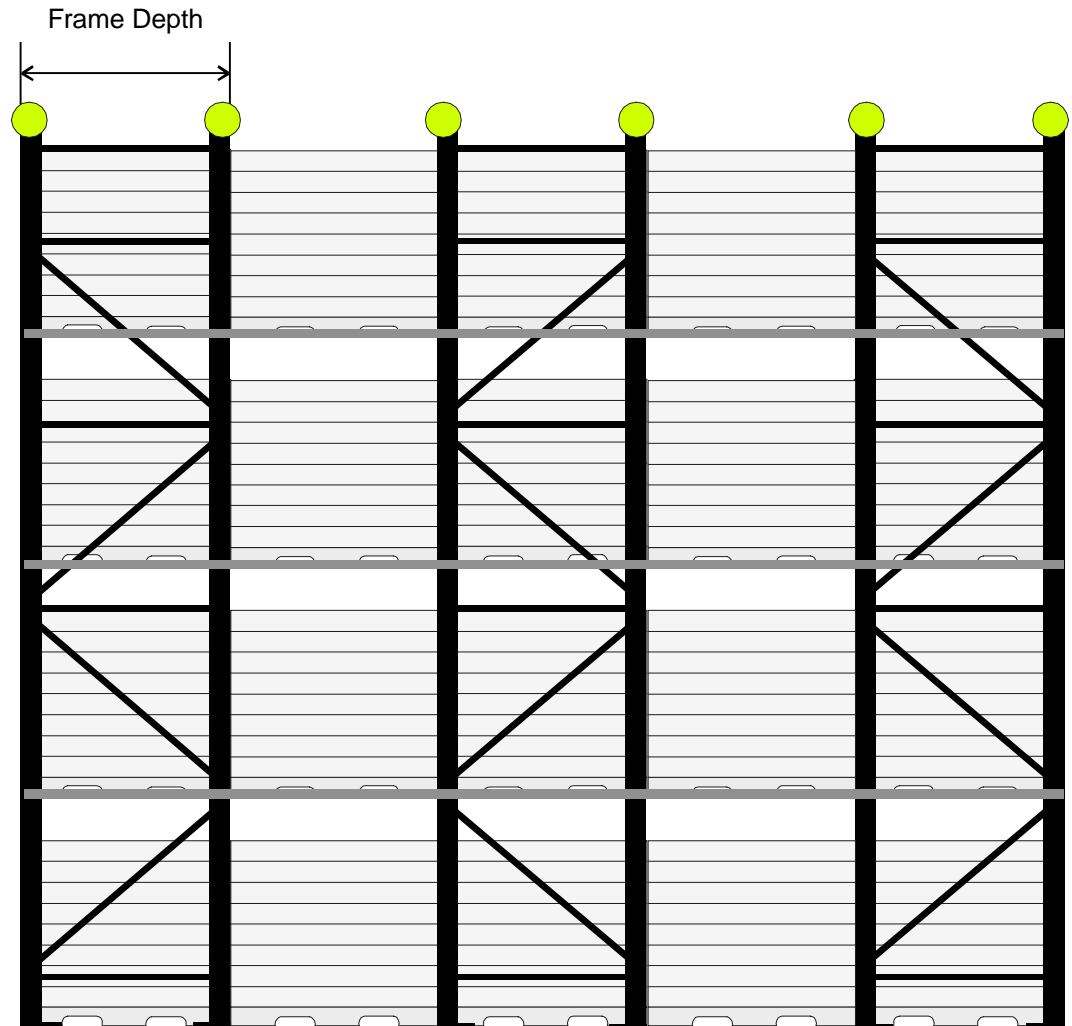

# Pallet Rack Selection Chart

Drive-in

Front View (from aisle)  
4 high (1+3) shown

Side View ( from end of rack row )

# Pallet Rack Selection Chart

# Drive-Through

Front View (from aisle)

Side View ( from end of rack row )

**STEEL KING**