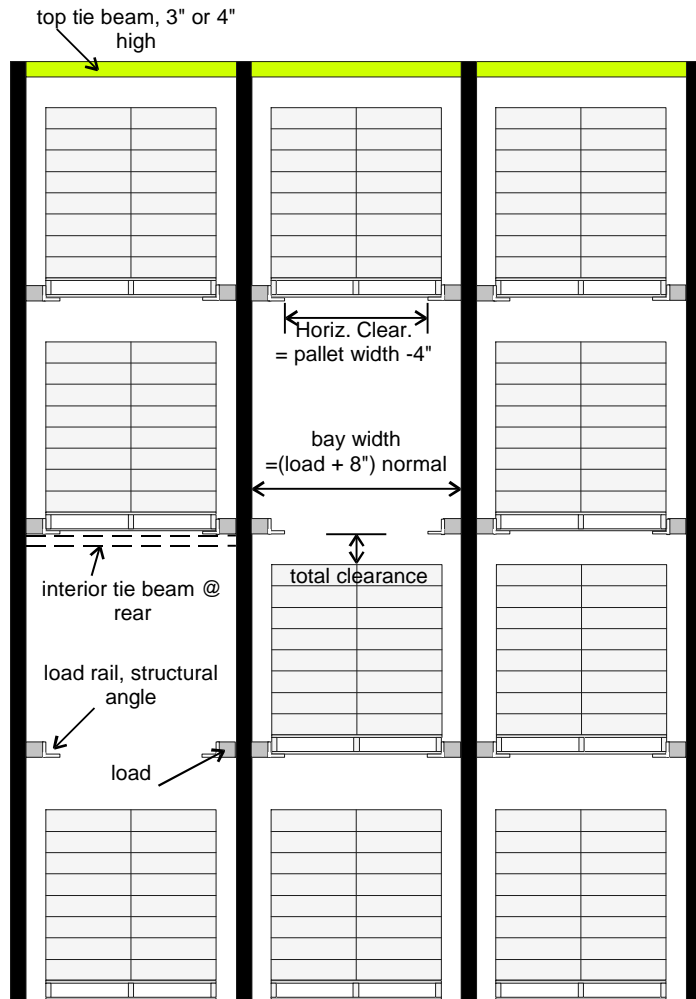

# Pallet Rack Selection Chart

Drive-in

Front View (from aisle)  
4 high (1+3) shown

Side View ( from end of rack row )

# Pallet Rack Selection Chart

# Drive-Through

Front View (from aisle)

Side View ( from end of rack row )

**STEEL KING**